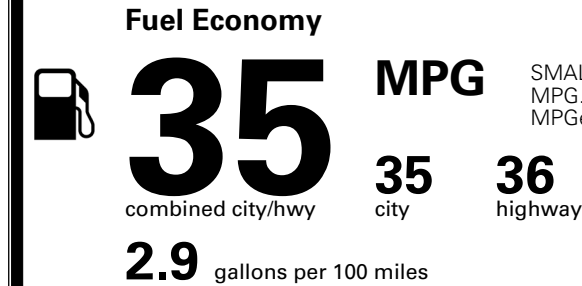

\$495.00
 \$220.00
 \$65.00
 \$140.00
 \$155.00

MSRP INCLUDING OPTIONS

\$ 34,865.00

INLAND FREIGHT AND HANDLING

\$ 1,495.00

TOTAL MANUFACTURER'S SUGGESTED RETAIL PRICE ▶

\$ 36,360.00

TOTAL ADDITIONAL WEIGHT: 10.3

EPA DOT Fuel Economy and Environment

Gasoline Vehicle

SMALL SUVs range from 14 to 125 MPG. The best vehicle rates 146 MPGe.

You save \$1,500
 in fuel costs over 5 years compared to the average new vehicle.