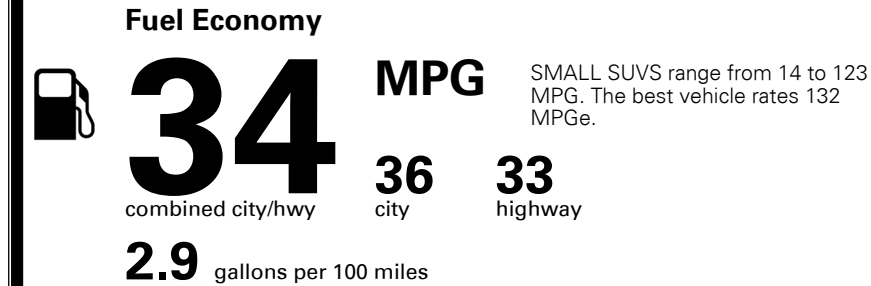

EXTERIOR

19" Machine Finished Alloy Wheels
Smart Power Liftgate
LED Reflector Headlights w/ Auto-On/Off
LED Positioning Lights & LED Fog Lights
Power Adj. Heated Outside Mirrors w/LED Turn Signals
Roof Rails & Compact Spare Tire

WARRANTY

10 Year/100,000 Mile Limited Powertrain Warranty
10 Year/100,000 Mile Limited Battery Warranty
5 Year/60,000 Mile Limited Basic Warranty
5 Year/60,000 Mile Roadside Assistance

MANUFACTURER'S SUGGESTED RETAIL PRICE ▶

$ 38,990.00

ADDITIONAL INSTALLED EQUIPMENT:

(In addition to or in place of standard features)

Carpeted Floor Mats $225.00
Cargo Net $55.00
Cargo Tray $115.00
Mud Guards $125.00
Wheel Locks $65.00

MSRP INCLUDING OPTIONS

$ 39,575.00

INLAND FREIGHT AND HANDLING

$ 1,325.00

TOTAL MANUFACTURER'S SUGGESTED RETAIL PRICE ▶

$ 40,900.00

TOTAL ADDITIONAL WEIGHT: 15.7

*Additional terms and conditions apply.

**Kia Connect may be currently unavailable for Model Year 2022 and newer vehicles sold or purchased in Massachusetts; please see owners.kia.com for updates on availability.

NOTE: When you purchase this vehicle, Kia America, Inc. collects personal information you provide to the dealership. For information on our collection and use of personal information and your rights, please see our Privacy Policy on www.kia.com.

EPA DOT Fuel Economy and Environment

Gasoline Vehicle

You save
$1,500
in fuel costs
over 5 years
compared to the
average new vehicle.

Annual fuel cost
$1,300