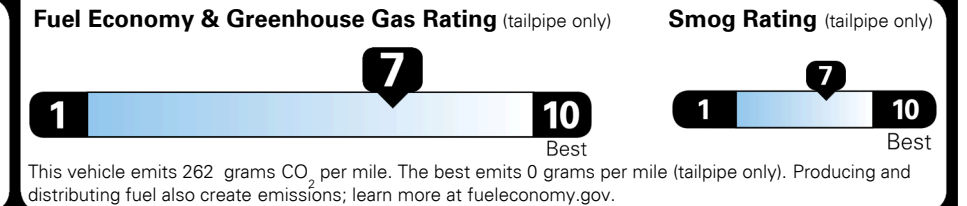

EPA DOT Fuel Economy and Environment

Gasoline Vehicle

You save
\$1,500
 in fuel costs
 over 5 years
 compared to the
 average new vehicle.

Annual fuel cost
\$1,300

Actual results will vary for many reasons, including driving conditions and how you drive and maintain your vehicle. The average new vehicle gets 28 MPG and costs \$8,000 to fuel over 5 years. Cost estimates are based on 15,000 miles per year at \$ 2.95 per gallon. MPGe is miles per gasoline gallon equivalent. Vehicle emissions are a significant cause of climate change and smog.